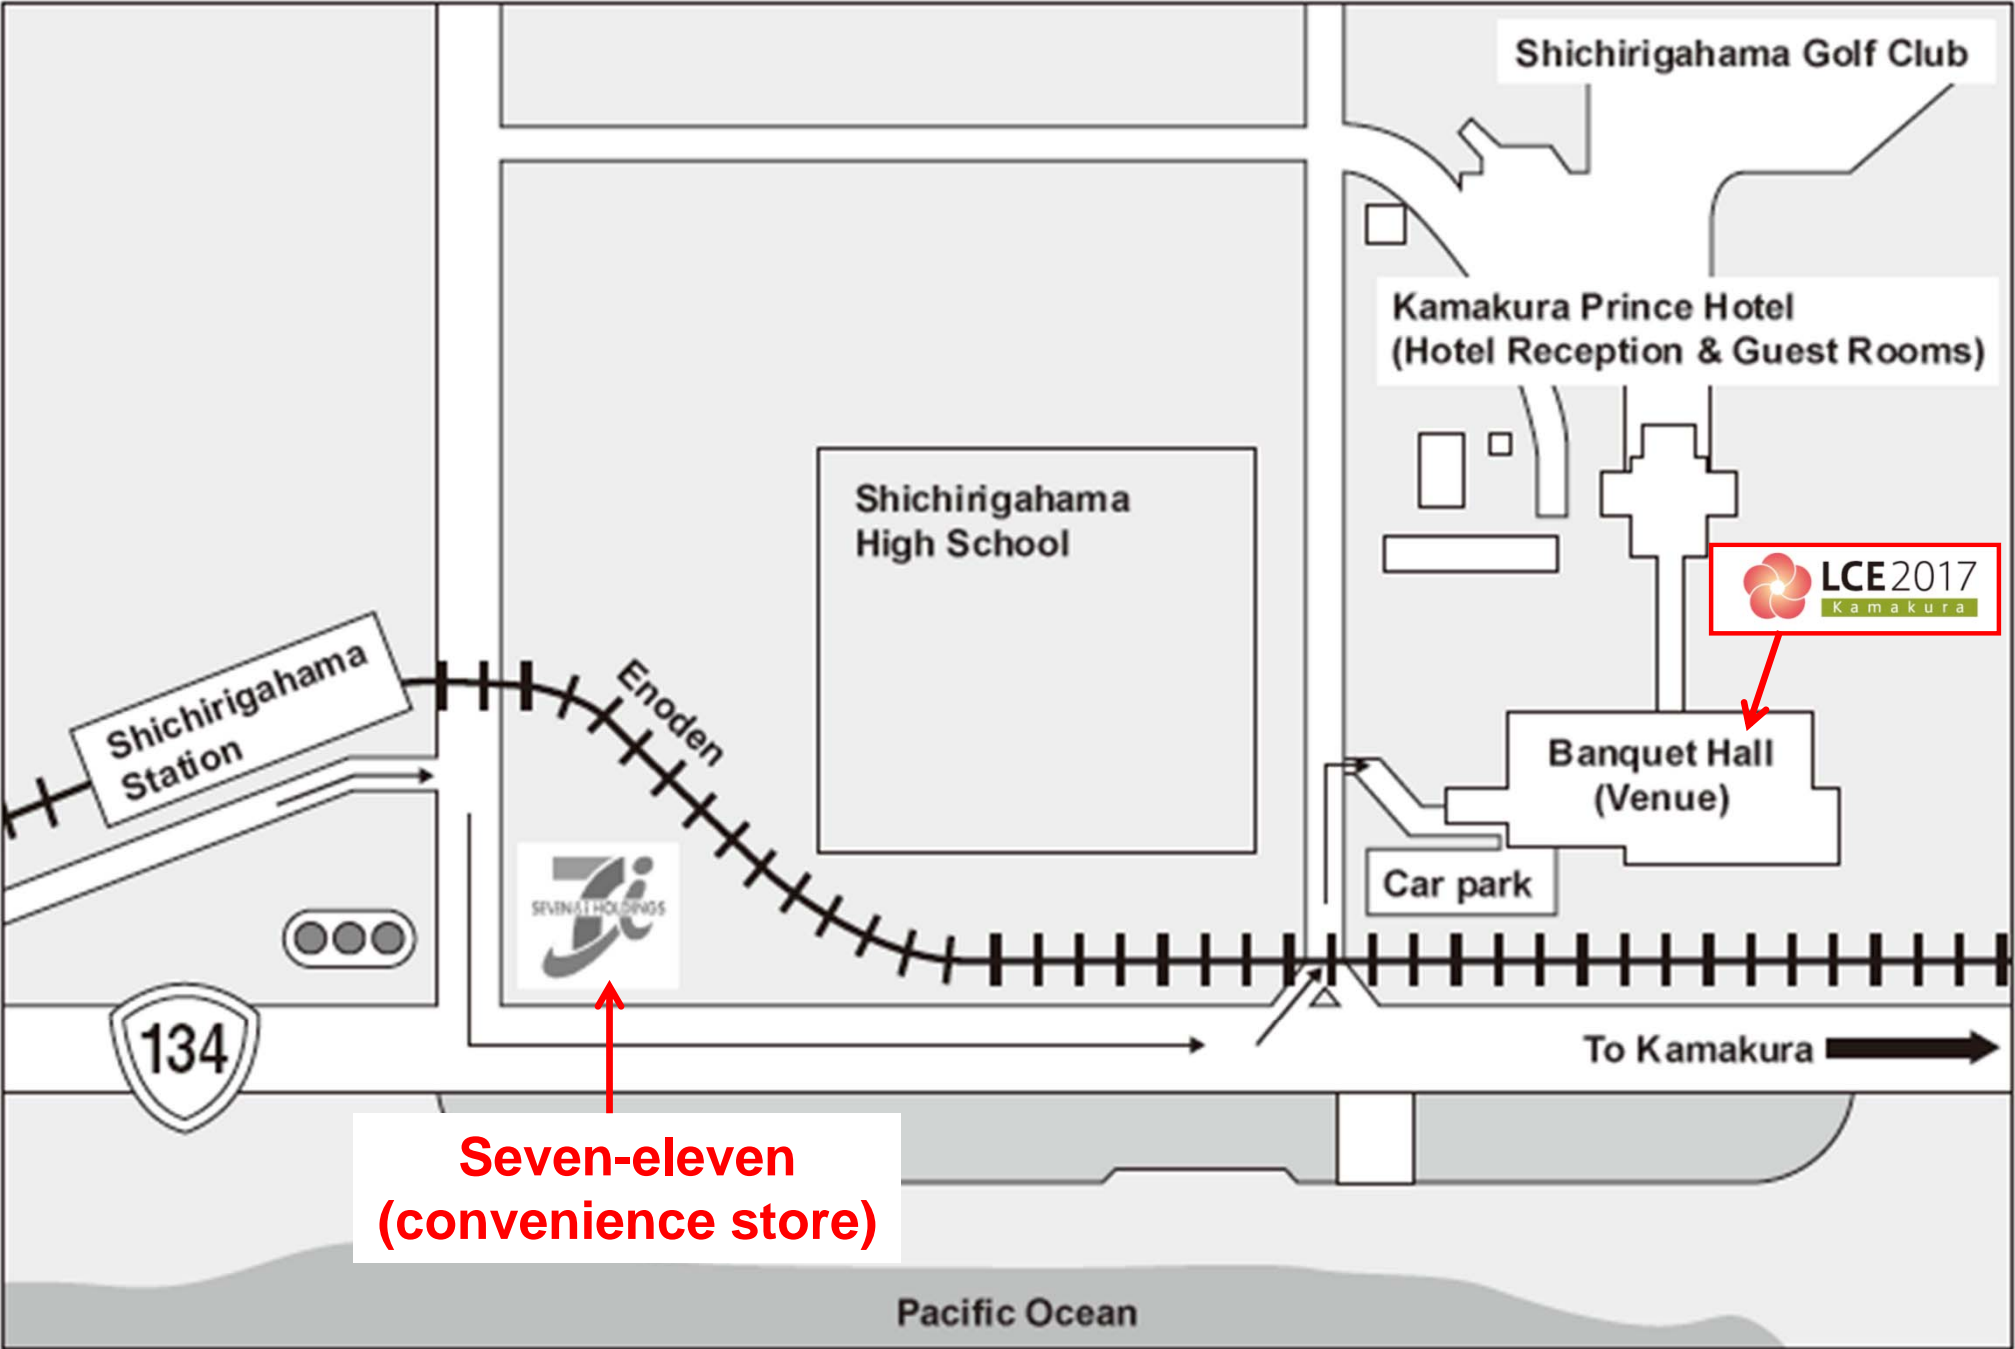

Access to Kamakura Prince Hotel

- **Venue: Kamakura Prince Hotel Banquet Hall**
- **Approximately 10 minutes walk from Shichirigahama Station**
- **Free shuttle buses are available:**

	Departure Kamakura Prince Hotel			Departure Shichirigahama		
9:00			30			35
10:00	00		30	05		35
11:00			30			35
12:00		15			20	
13:00						
14:00			30			35
15:00			30			35
16:00	00		30	05		35
17:00	00		30	05		35